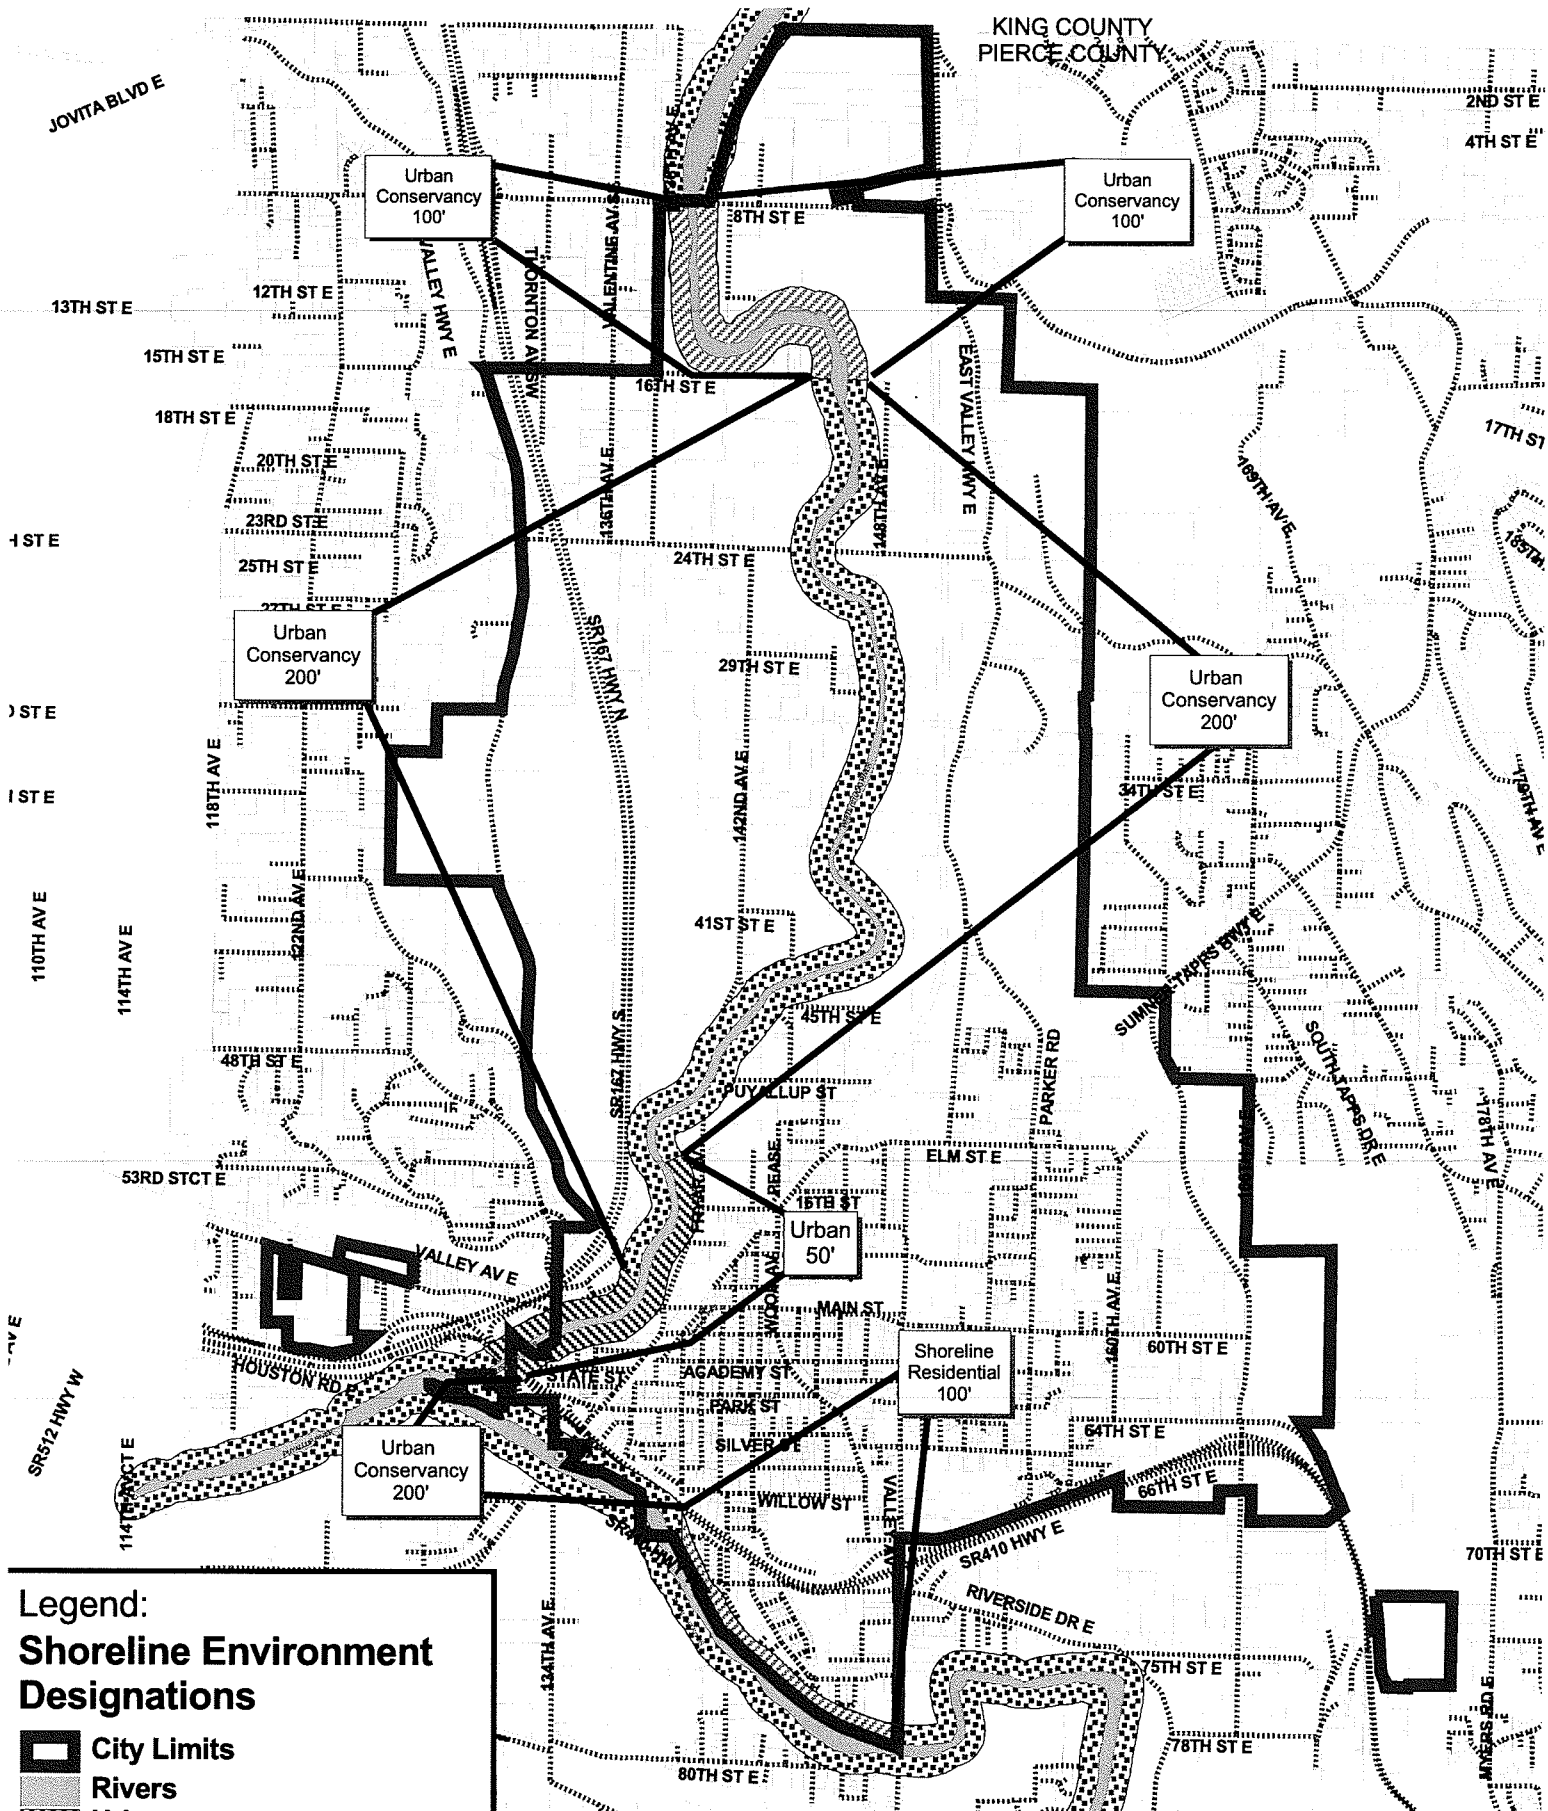

Legend:
Shoreline Environment Designations

- City Limits
- Rivers
- Urban
- Shoreline Residential
- Urban Conservancy
- Roads
- SUMNER UGA
- Parcels

Scale:

0 1000 2000 Feet

0 0.25 0.5 Miles

Figure 4-1
Sumner Shoreline Environment Designations
 Sumner, Washington

Legend:
Shoreline Environment Designations

-  City Limits
-  Rivers
-  Urban
-  Shoreline Residential
-  Urban Conservancy
-  Roads
-  SUMNER UGA Parcels

Figure 4-1
Summer Shoreline Environment Designations
Summer, Washington