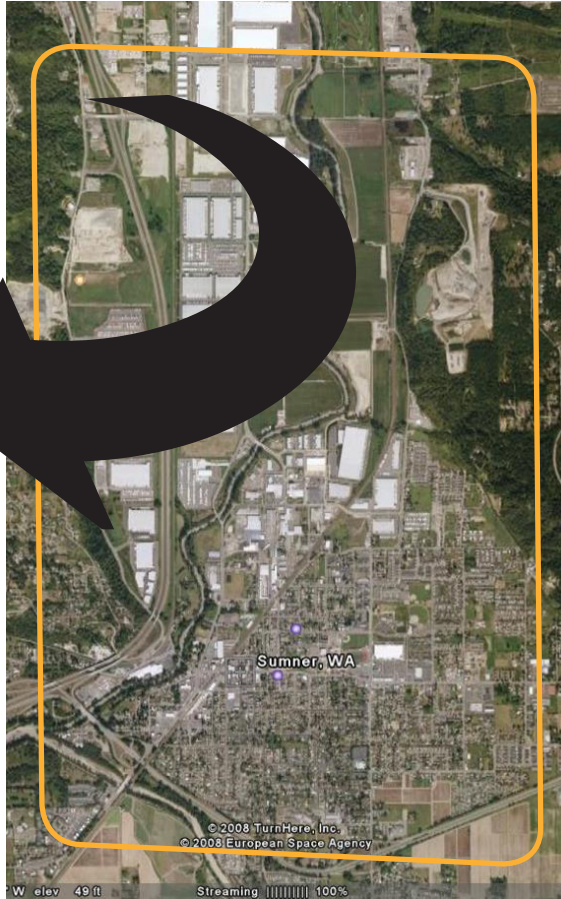

SUMNER

AVAILABLE

- 1 29.33 acres
- 2 10.3 acres
- 3 7.1 acres
- 4 7.0 acres
- 5 7.16 acres
- 6 6.07 acres
- 7 5.42 acres
- 8 5 acres
- 9 3.68 acres
- 10 6.14 acres

City of Sumner, Washington

John Doan, City Administrator
253-299-5501, johnd@ci.sumner.wa.us